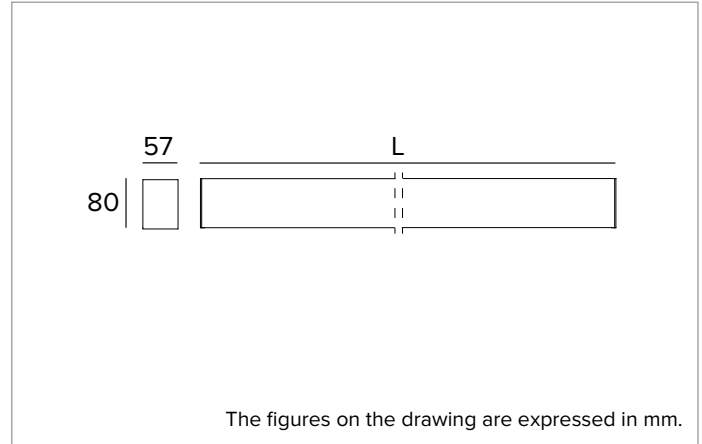

T029BX930ELPW | LOGICO EASY Stand Alone 57 - UGR16

Linear stand alone LED fixture for ceiling mounted or suspension installation

		3000K	H(m)	D1(m)	D2(m)	E _{max} (lx)
		Ra90	75°	59°		
Fixture Power	71W	1	1.54	1.14	2068	
Source Flux	6693lm	2	3.08	2.28	517	
Fixture Flux	6694lm	3	4.62	3.41	230	
Efficacy	94lm/W	4	6.16	4.55	129	
6000770	I _{max} =358cd/klm	I _{max}	2395cd	5	7.71	5.69 83

Colour and finish: White

Dimensions: L=2352mm

Weight: 6.56Kg

Version: LINEAR

Degree of protection: IP40

Mechanical Resistance: IK02

ELECTRICAL CHARACTERISTICS

Integrated electronic ON-OFF driver. Luminaire compliant with EN 60598-2-22 for power supply from a centralised emergency system CPSS (Central Power Supply System), not incorporated in the luminaire - high risk areas excluded. The default power and flux are 100% in AC and 100% in DC.